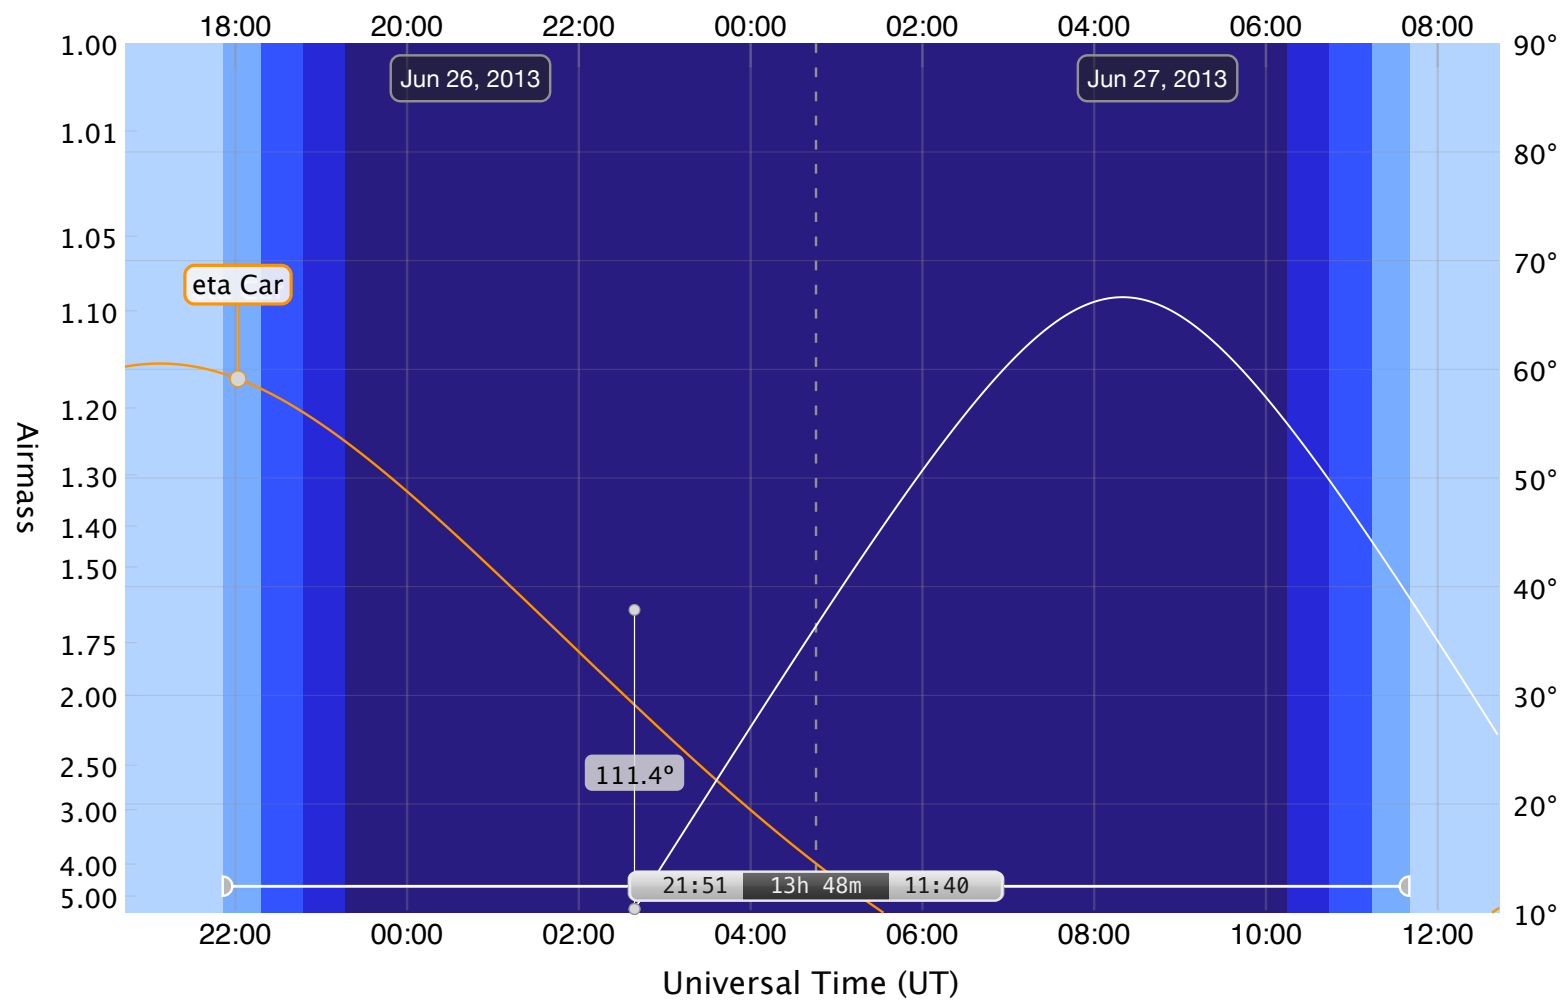

Observatory: Cerro Pachón, -70° 43m 00s (West) | -30° 12m 60.0s (South)
Local Time

Made with iObserve.qpp (http://onekilo.purs.ec). Printed on 2013-09-13 14:10:18 +0000