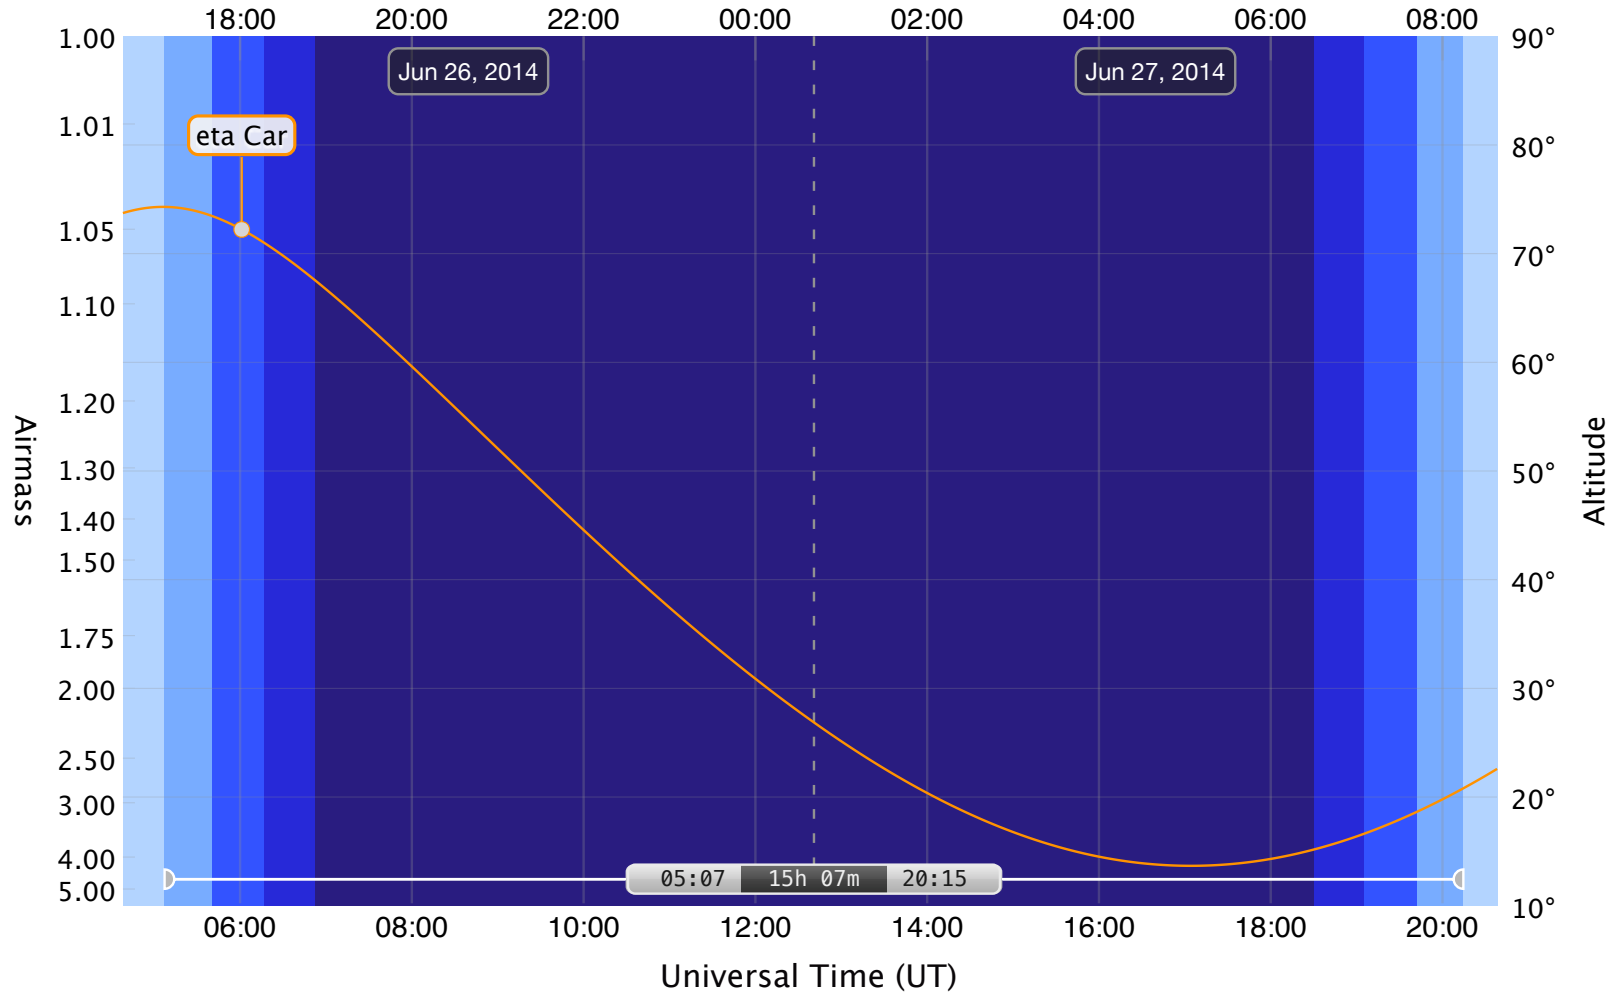

Observatory: Mount John, +170° 27m 54.0s (East) | -43° 59m 12.0s (South)
Local Time

Made with iObserve.qpp (<http://onekloppars.ec/>). Printed on 2013-09-13 14:56:14 +0000