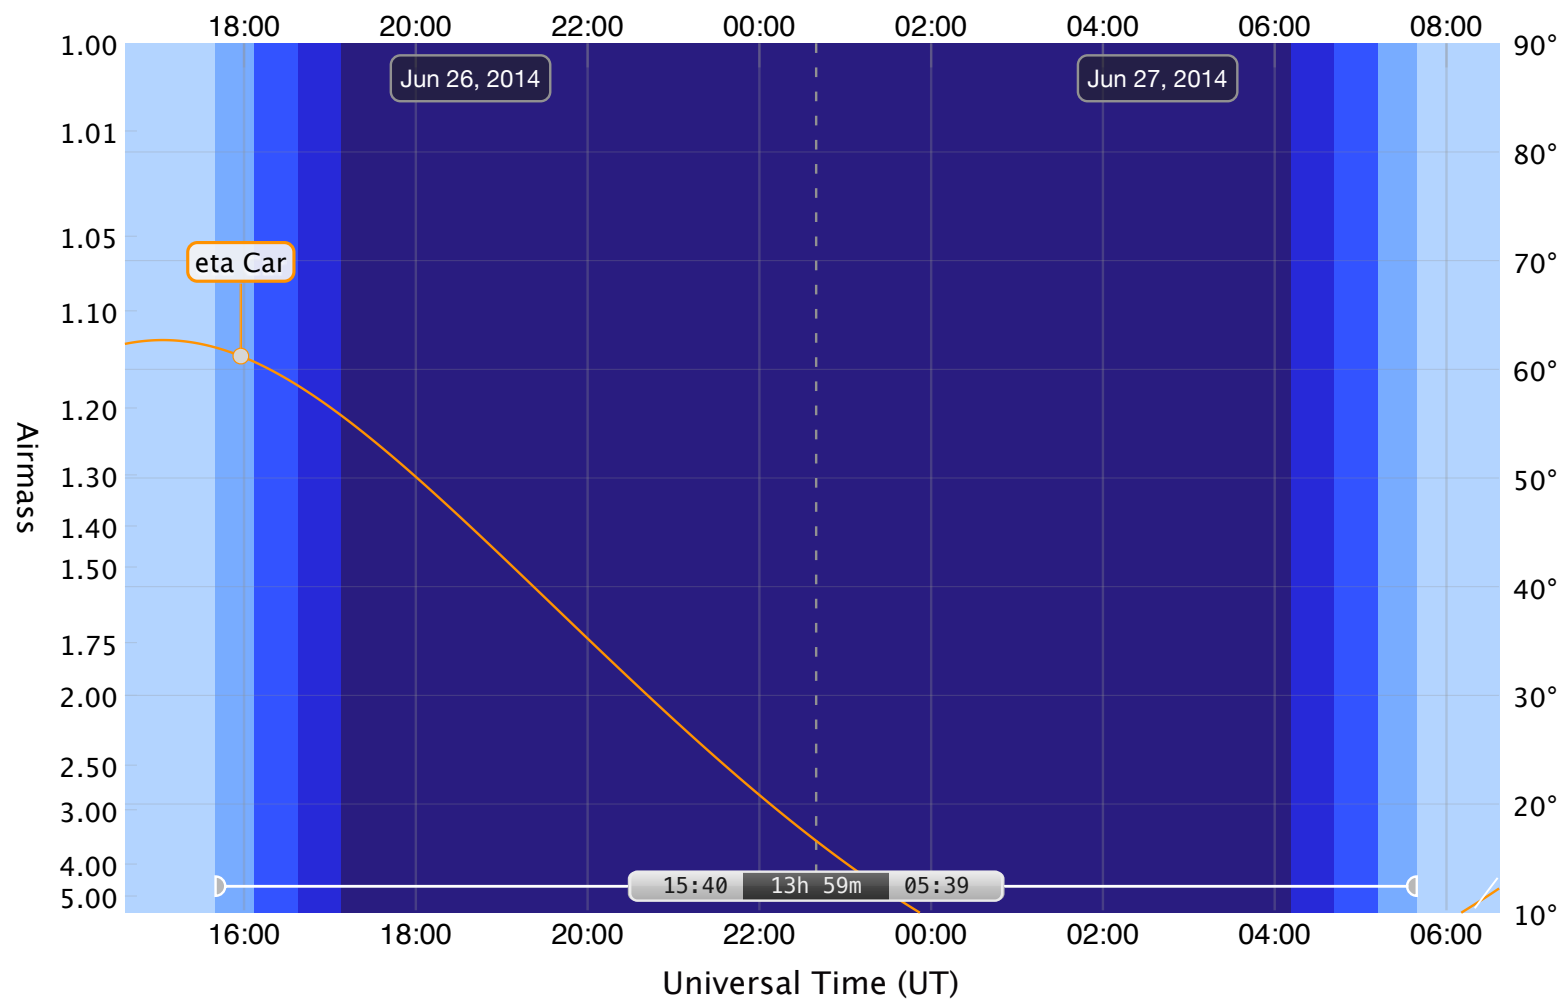

Observatory: SAAO/SALT, +20° 48m 38.9s (East) | -32° 22m 33.2s (South)  
Local Time

Made with iObserve.qpp (http://onekloppars.ec). Printed on 2013-09-13 14:51:46 +0000