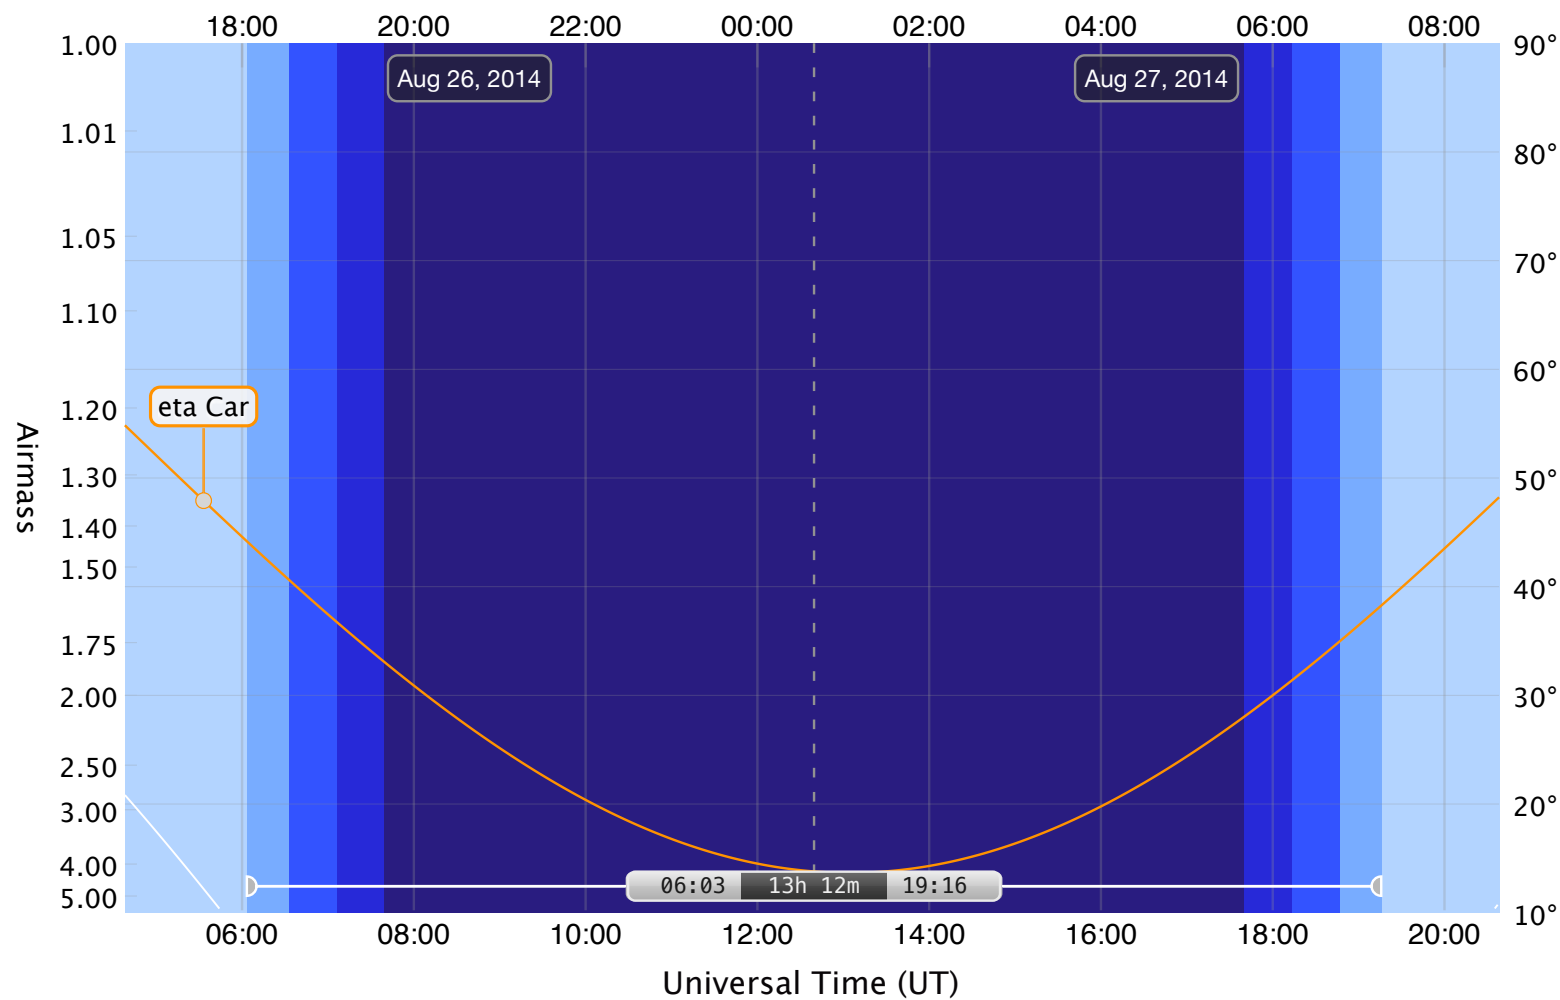

Observatory: Mount John, +170° 27m 54.0s (East) | -43° 59m 12.0s (South)
Local Time

Made with iObserve.qpp (<http://onekloppars.ec/>). Printed on 2013-09-13 14:56:51 +0000