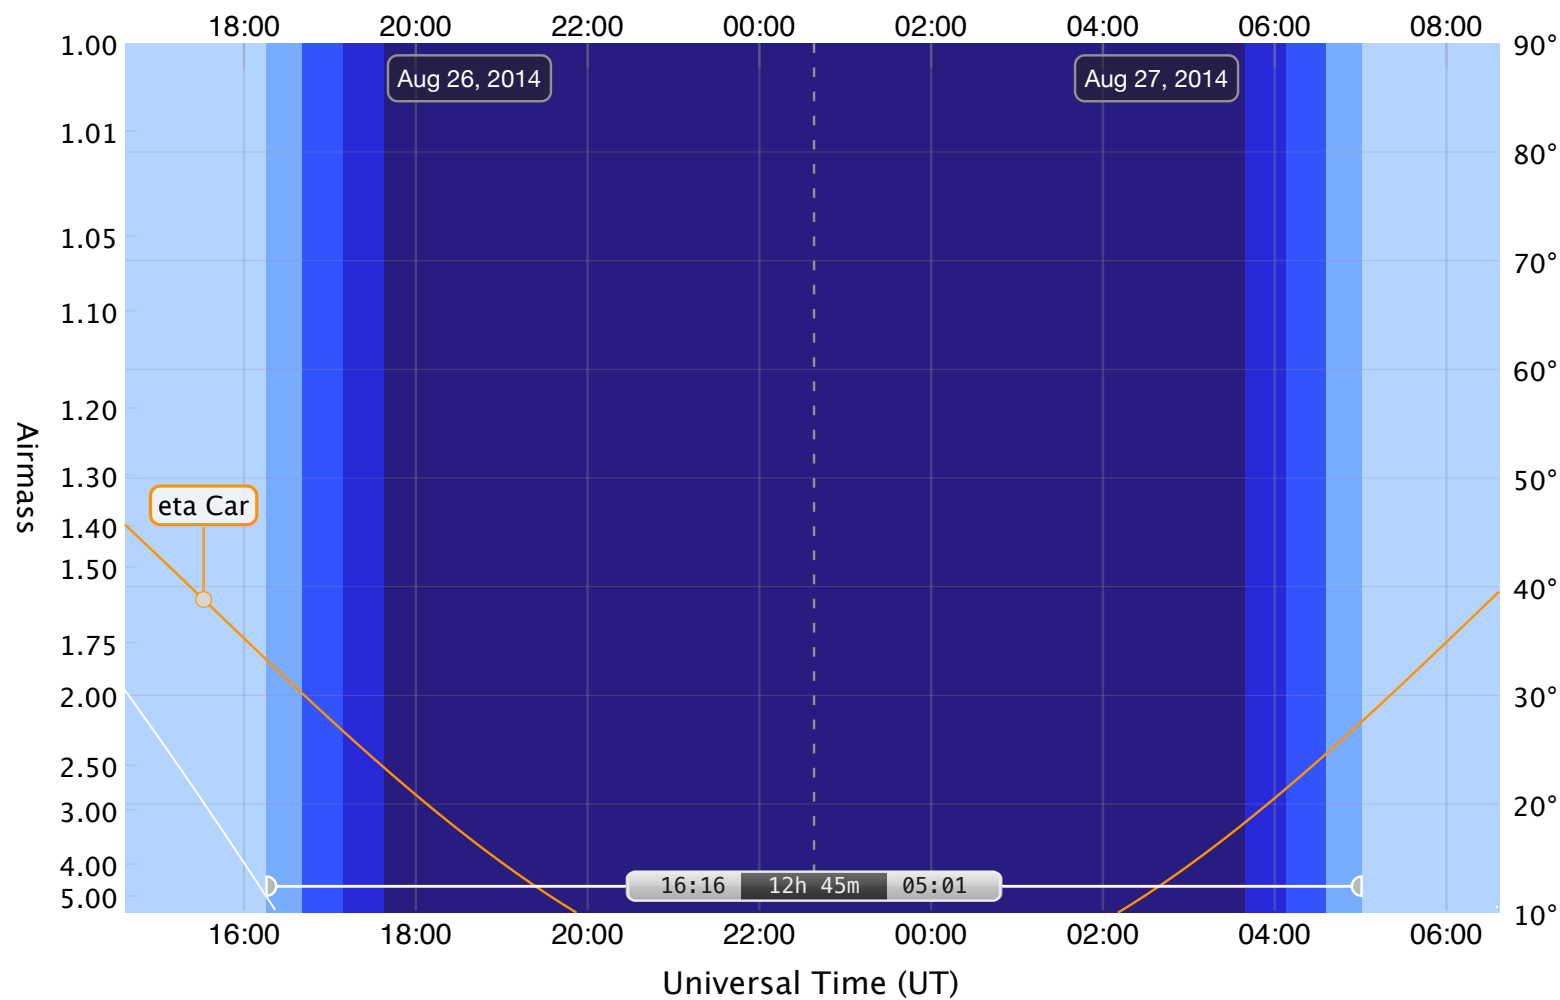

Observatory: SAAO/SALT, +20° 48m 38.9s (East) | -32° 22m 33.2s (South)
Local Time

Made with iObserve.qpp (http://onekloppars.ec). Printed on 2013-09-13 14:52:19 +0000