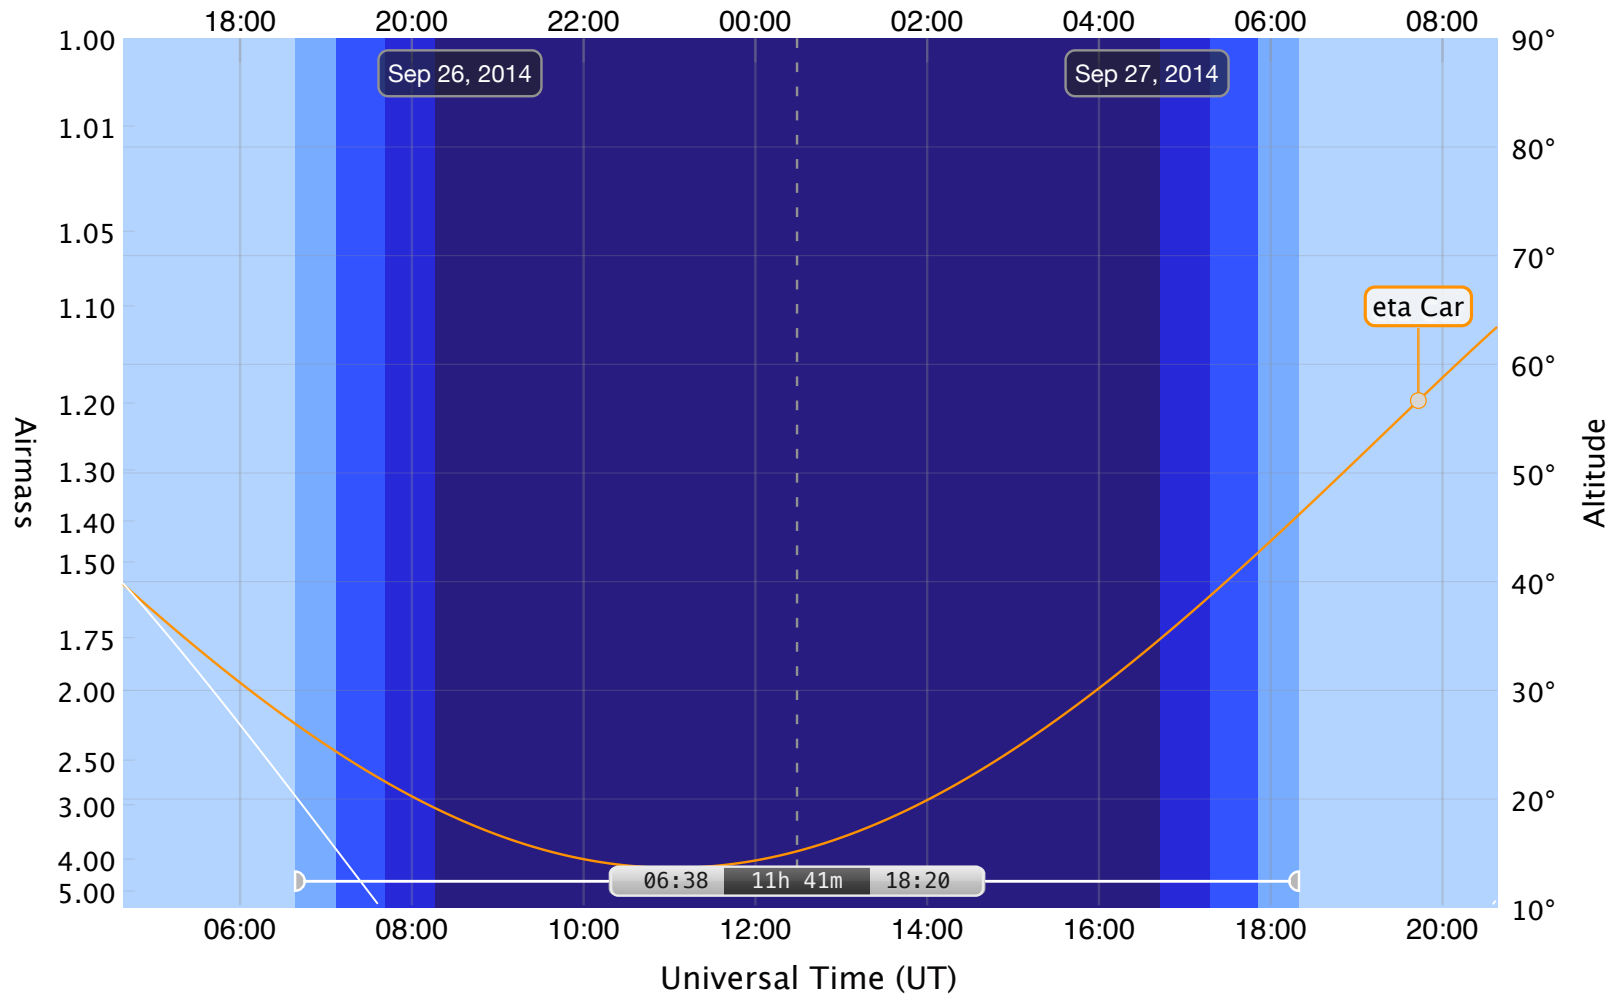

Observatory: Mount John, +170° 27m 54.0s (East) | -43° 59m 12.0s (South)
Local Time

Made with iObserve.qpp (<http://onekloppurs.ec/>). Printed on 2013-09-13 14:57:05 +0000