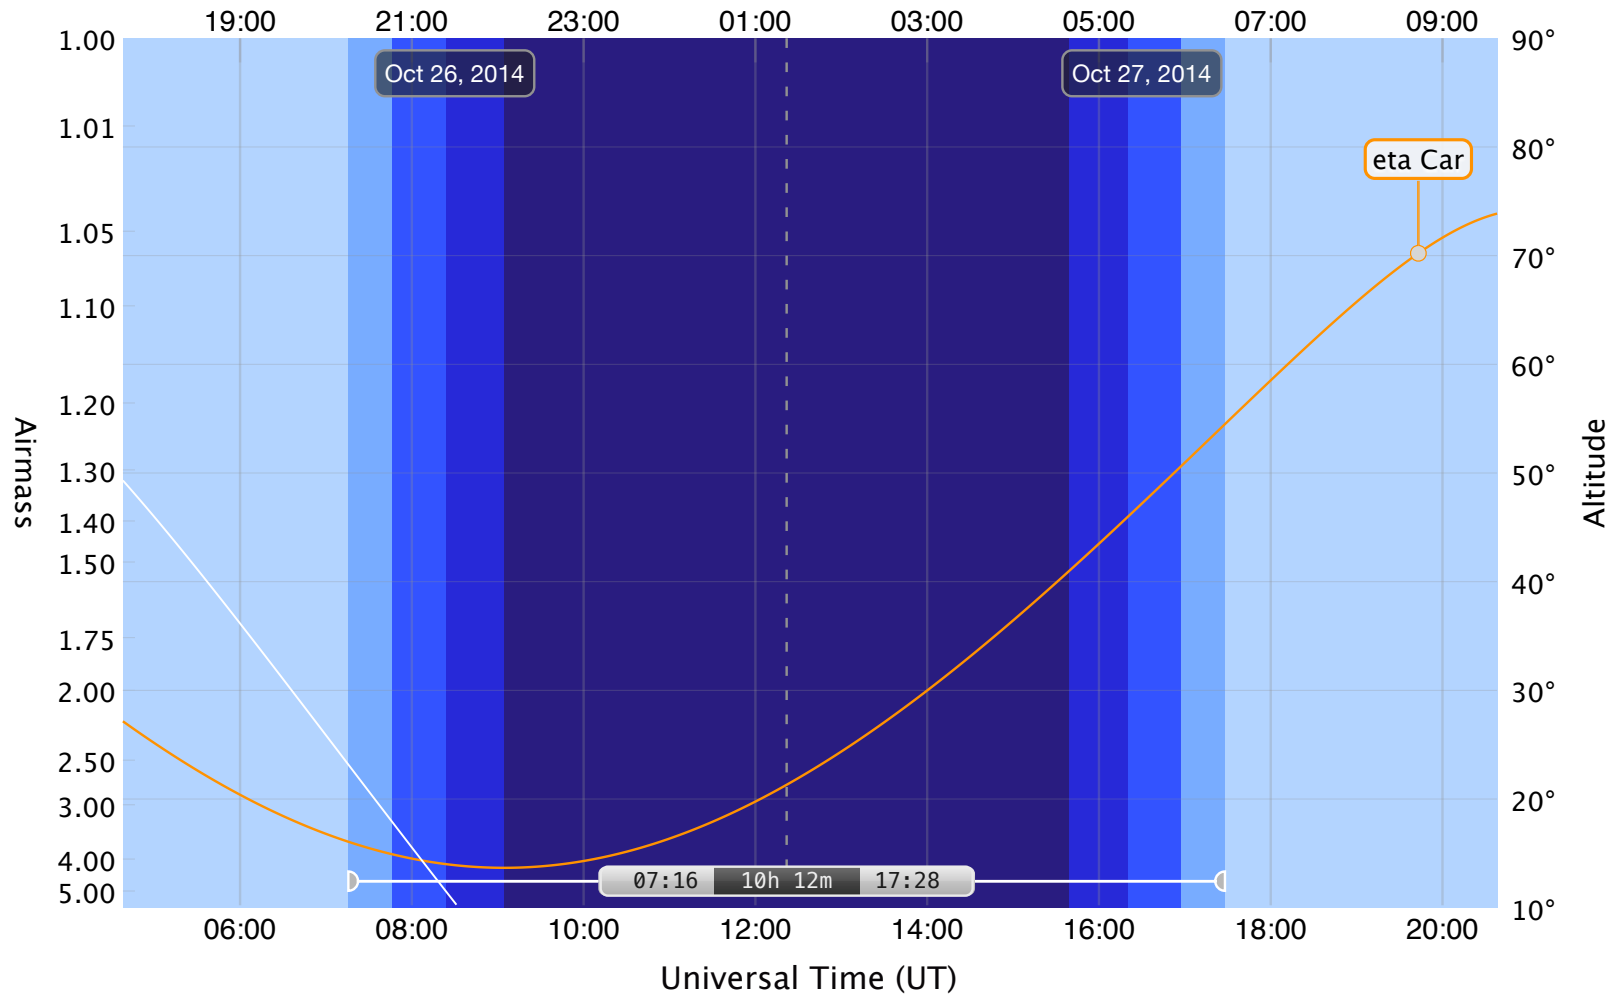

Observatory: Mount John, +170° 27m 54.0s (East) | -43° 59m 12.0s (South)
Local Time (with Daylight Saving Time +01:00)

Made with iObserve.qpp (http://onekloppurs.ec). Printed on 2013-09-13 14:57:55 +0000