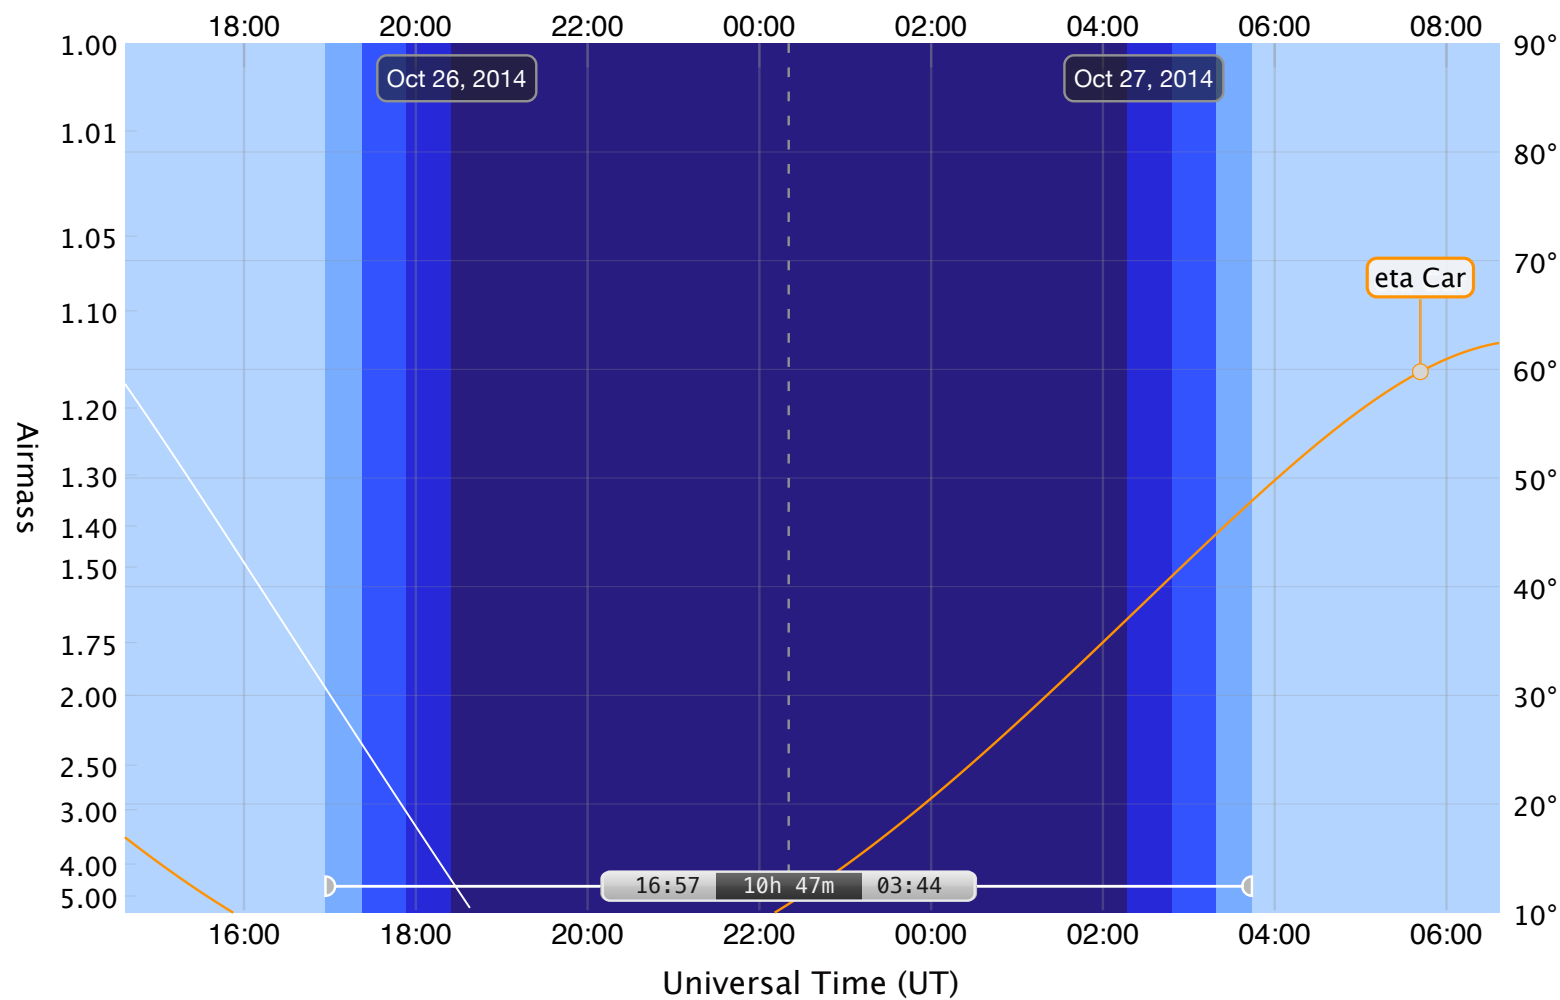

Observatory: SAAO/SALT, +20° 48m 38.9s (East) | -32° 22m 33.2s (South)
Local Time

Made with iObserve.app (<http://oneklopurs.ec/>). Printed on 2013-09-13 14:52:53 +0000